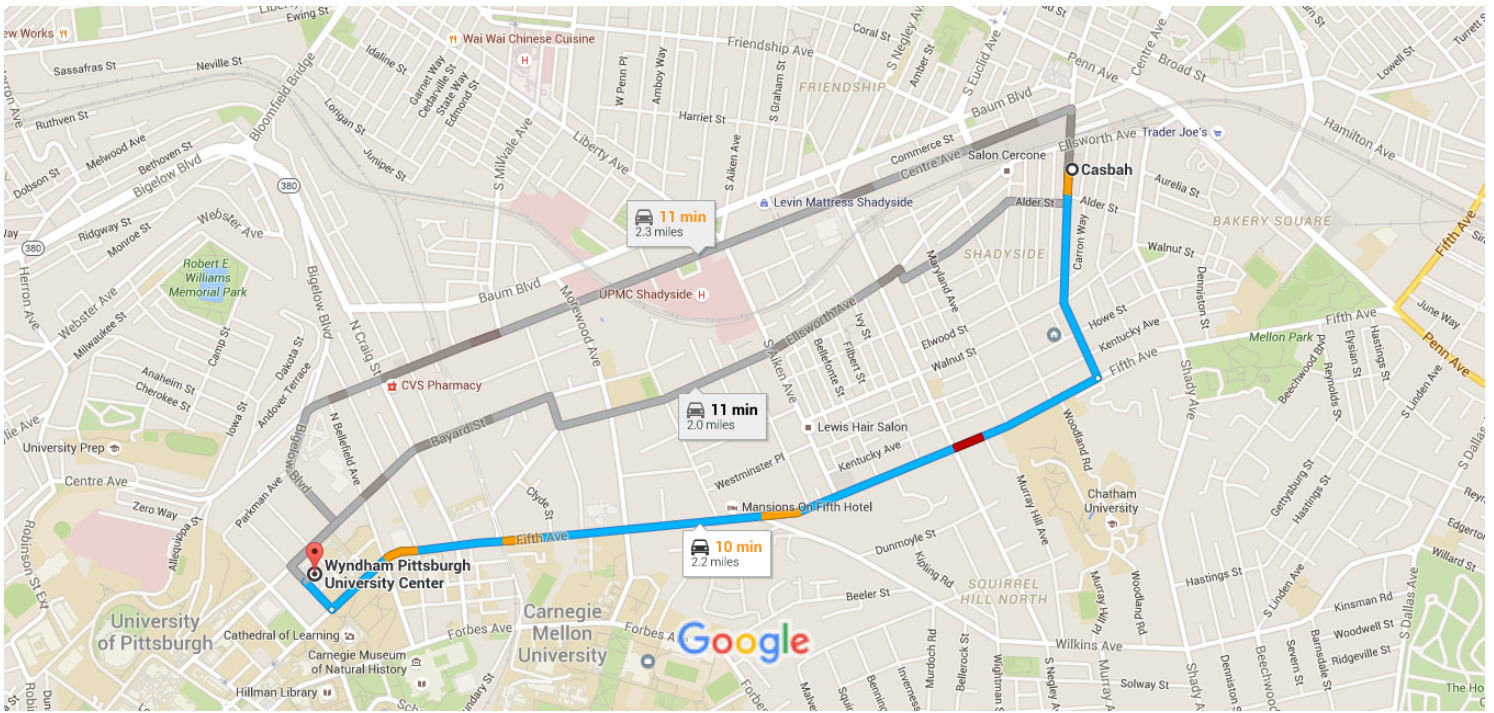

Casbah to Wyndham Pittsburgh University Center

Drive 2.2 miles, 10 min

Map data ©2016 Google 1000 ft

Casbah

229 South Highland Avenue, Pittsburgh, PA 15206

- ↑ 1. Head south on S Highland Ave toward Alder St 0.4 mi

- 2. Turn right onto Fifth Ave 1.7 mi

- 3. Turn right onto Lytton Ave 413 ft
i Destination will be on the right

Wyndham Pittsburgh University Center

100 Lytton Avenue, Pittsburgh, PA 15213

These directions are for planning purposes only. You may find that construction projects, traffic, weather, or other events may cause conditions to differ from the map results, and you should plan your route accordingly. You must obey all signs or notices regarding your route.