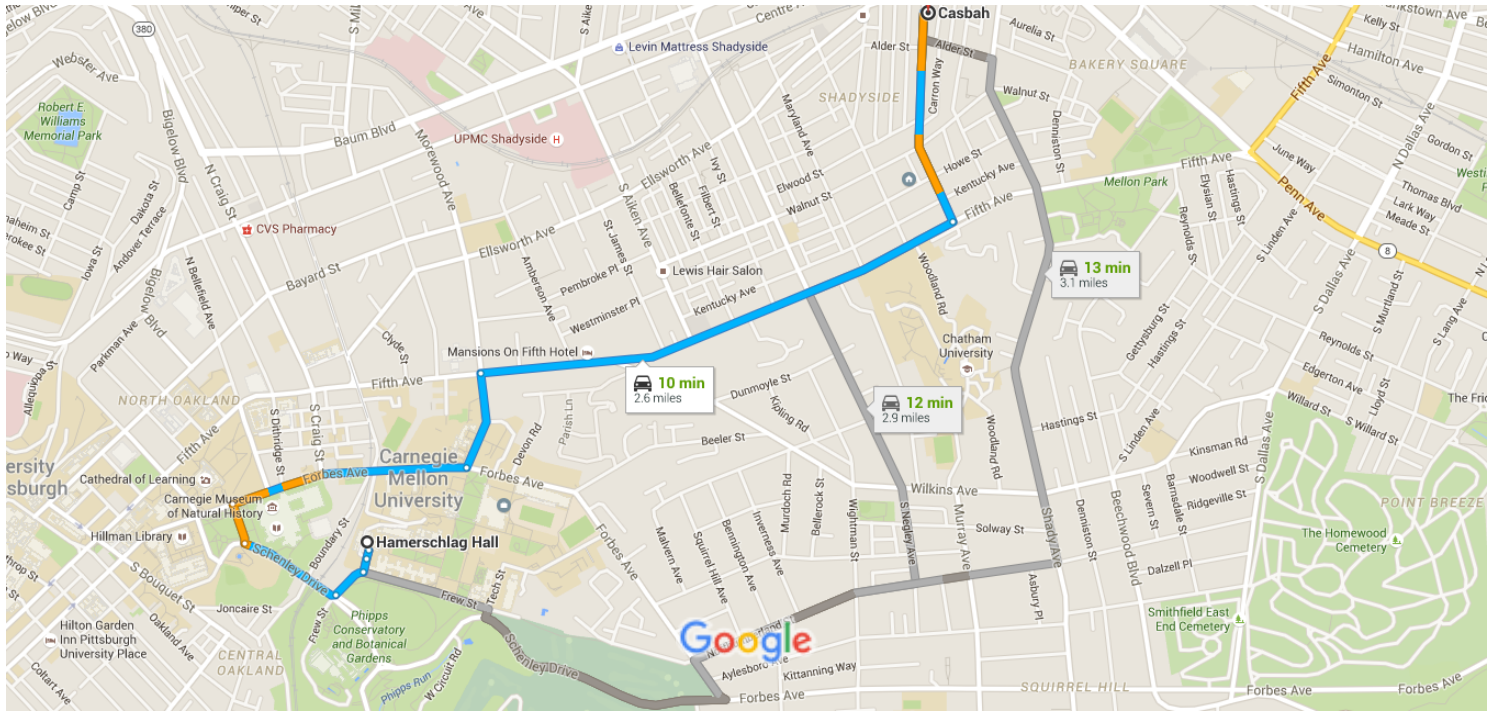

Hamerschlag Hall, Pittsburgh, PA to Casbah

Drive 2.6 miles, 10 min

Map data ©2016 Google 1000 ft

Hamerschlag Hall

Pittsburgh, PA 15213

Take Frew St to Schenley Drive

-
- 1 min (0.1 mi)
- ↑ 1. Head south toward Hamerschlag Dr

92 ft
 - ↑ 2. Continue onto Hamerschlag Dr

151 ft
 - ↪ 3. Turn right onto Frew St

404 ft

Take Forbes Ave and Fifth Ave to S Highland Ave

-
- 10 min (2.5 mi)
- ↪ 4. Turn right onto Schenley Drive

0.2 mi
 - ↪ 5. Turn right onto Schenley Drive Extension

449 ft
 - ↪ 6. Use any lane to turn right onto Forbes Ave

0.5 mi
 - ↶ 7. Turn left onto Morewood Ave

0.2 mi
 - ↪ 8. Turn right onto Fifth Ave

1.0 mi
 - ↶ 9. Turn left onto S Highland Ave
i Destination will be on the right

Google Maps