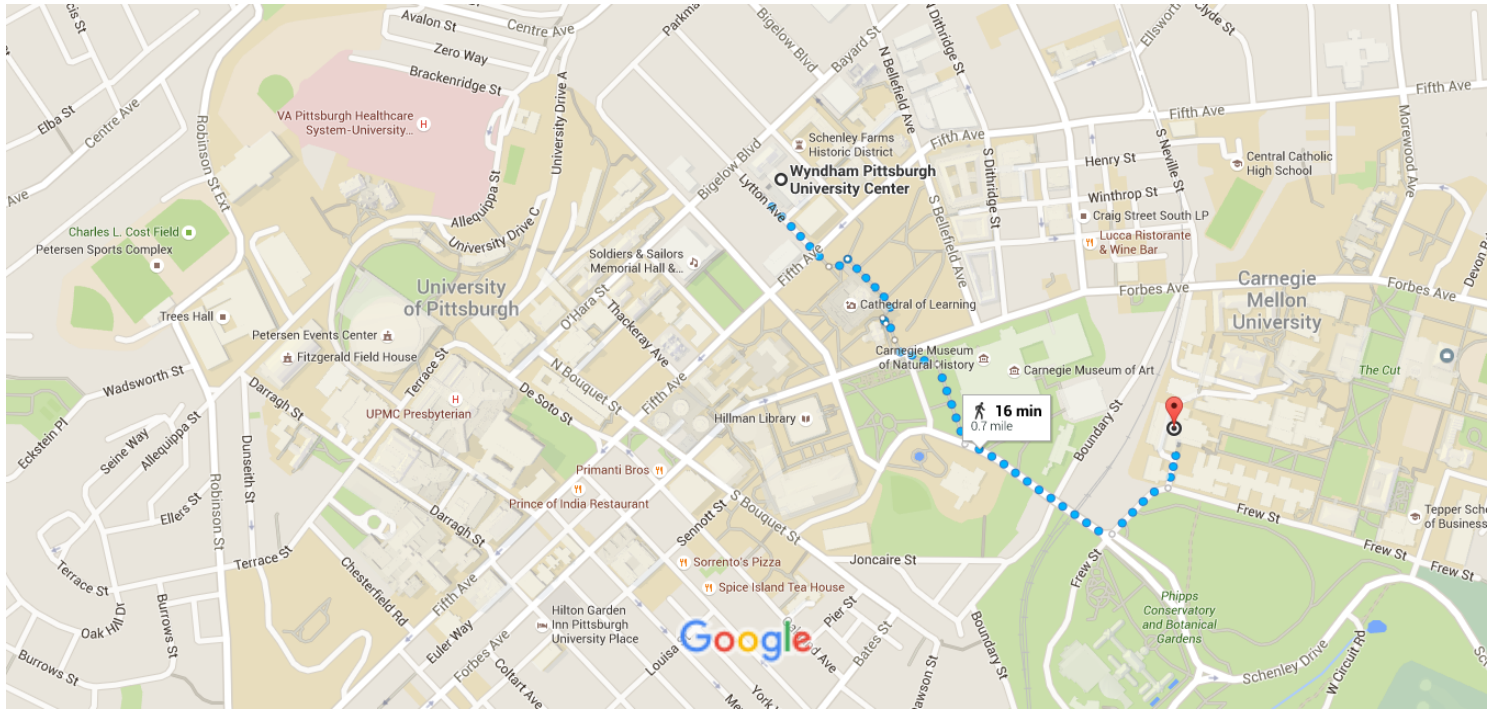

Wyndham Pittsburgh University Center to Hamerschlag Hall, Pittsburgh, PA

Walk 0.7 mile, 16 min

Map data ©2016 Google 500 ft

Wyndham Pittsburgh University Center

Use caution - may involve errors or sections not suited for walking

100 Lytton Avenue, Pittsburgh, PA 15213

-  1. Head southeast on Lytton Ave toward Fifth Ave 0.1 mi

-  2. Turn left toward Schenley Drive 118 ft

-  3. Turn right toward Schenley Drive 427 ft

-  4. Turn left toward Schenley Drive 36 ft

-  5. Turn left toward Schenley Drive
 Take the stairs 138 ft

- 6. Take the crosswalk 299 ft

-  7. Turn right toward Schenley Drive 459 ft

-  8. Turn left onto Schenley Drive 0.2 mi

-  9. Turn left onto Frew St 404 ft

Google Maps