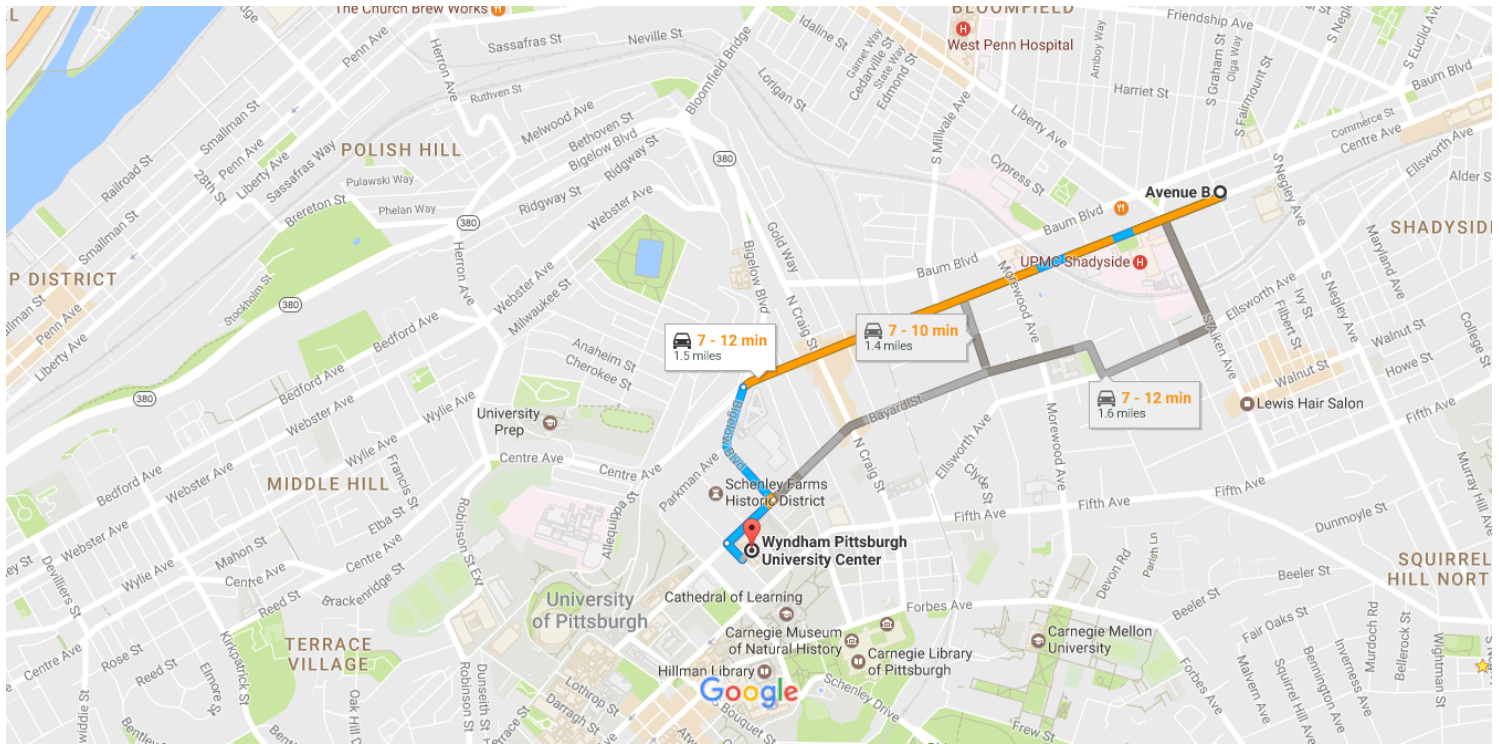

# Avenue B, Centre Avenue, Pittsburgh, PA to Wyndham Pittsburgh University Center

Drive 1.5 miles, 7 - 12 min

CEDM Annual Meeting, Directions from Dinner back to Hotel

Map data ©2017 Google 1000 ft

## Avenue B

5501 Centre Ave, Pittsburgh, PA 15232

- ↑ 1. Head west on Centre Ave toward S Graham St 1.1 mi

---

- ↙ 2. Slight left onto Bigelow Blvd 0.3 mi

---

- ↘ 3. Turn right to stay on Bigelow Blvd 0.1 mi

---

- ↖ 4. Turn left onto Lytton Ave 236 ft  
i Destination will be on the left

## Wyndham Pittsburgh University Center

100 Lytton Ave, Pittsburgh, PA 15213

These directions are for planning purposes only. You may find that construction projects, traffic, weather, or other events may cause conditions to differ from the map results, and you should plan your route accordingly. You must obey all signs or notices regarding your route.