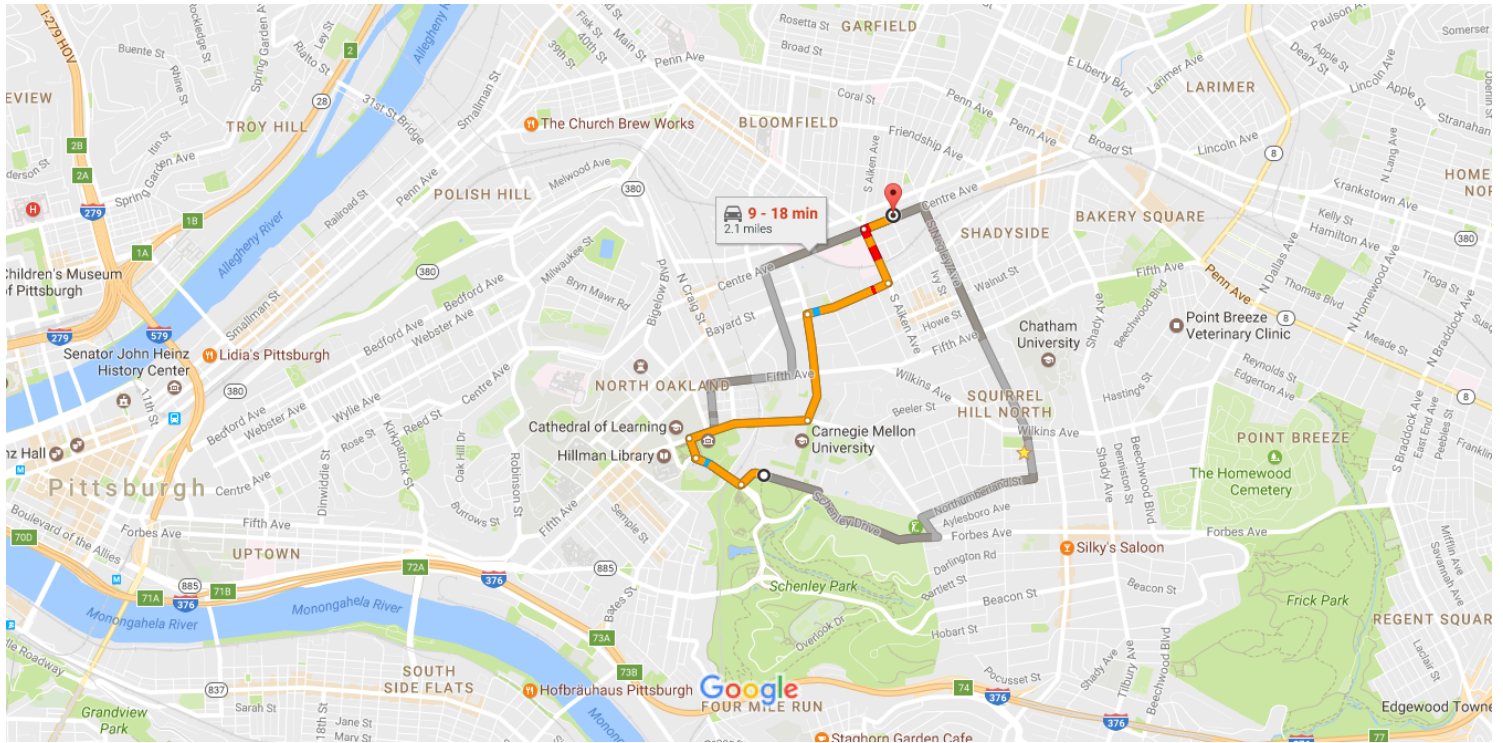

4840-4862 Frew St, Pittsburgh, PA 15213 to Avenue B

Drive 2.1 miles, 9 - 20 min

CEDM Annual Meeting, Directions to Dinner

Map data ©2017 Google 2000 ft

4840-4862 Frew St

Pittsburgh, PA 15213

- ↑ 1. Head west on Frew St toward Hamerschlag Dr 38 s (0.1 mi)

Take Forbes Ave, Morewood Ave and Ellsworth Ave to Centre Ave

- ↻ 2. Turn right onto Schenley Drive 9 min (2.0 mi)
 - ↻ 3. Turn right onto Schenley Drive Extension 0.2 mi
 - ↻ 4. Use any lane to turn right onto Forbes Ave 449 ft
 - ↶ 5. Turn left onto Morewood Ave 0.5 mi
 - ↻ 6. Turn right onto Ellsworth Ave 0.4 mi
 - ↶ 7. Turn left onto S Aiken Ave 0.2 mi
 - ↻ 8. Turn right onto Centre Ave 0.1 mi
- i Destination will be on the left

Avenue B

5501 Centre Ave, Pittsburgh, PA 15232

These directions are for planning purposes only. You may find that construction projects, traffic, weather, or other events may cause conditions to differ from the map results, and you should plan your route accordingly. You must obey all signs or notices regarding your route.