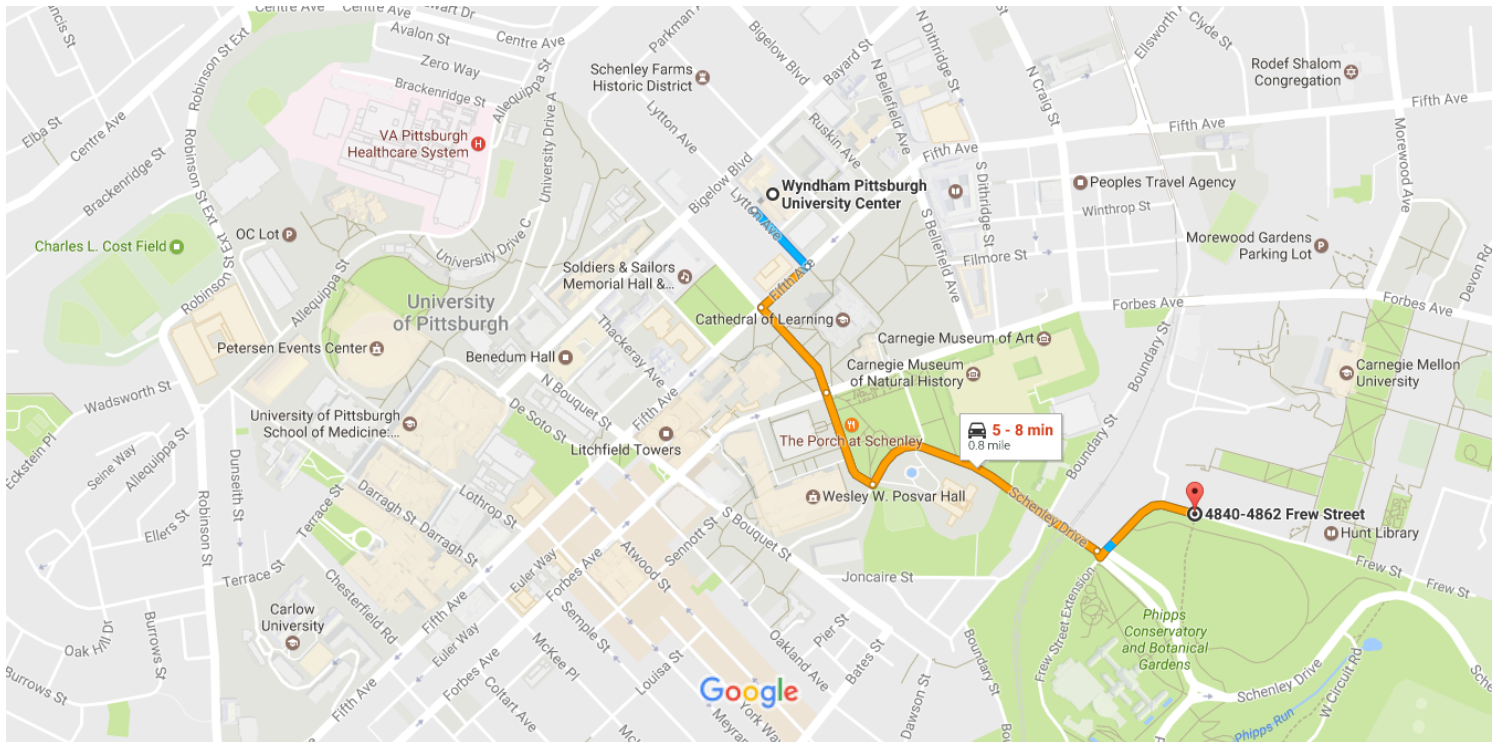

Wyndham Pittsburgh University Center to 4840-4862 Frew St, Pittsburgh, PA 15213

Drive 0.8 mile, 5 - 8 min

CEDM Annual Meeting, Directions to meeting site parking

Map data ©2017 Google 500 ft

Wyndham Pittsburgh University Center

100 Lytton Ave, Pittsburgh, PA 15213

- ↑ 1. Head southeast on Lytton Ave toward Fifth Ave 413 ft

- ↘ 2. Turn right onto Fifth Ave 331 ft

- ↙ 3. Use the 2nd from the left lane to turn left at the 1st cross street onto Bigelow Blvd 0.1 mi

- ↑ 4. Continue onto Schenley Drive 0.1 mi

- ↙ 5. Turn left to stay on Schenley Drive 0.3 mi

- ↙ 6. Turn left onto Frew St 0.1 mi

4840-4862 Frew St

Pittsburgh, PA 15213

These directions are for planning purposes only. You may find that construction projects, traffic, weather, or other events may cause conditions to differ from the map results, and you should plan your route accordingly. You must obey all signs or notices regarding your route.