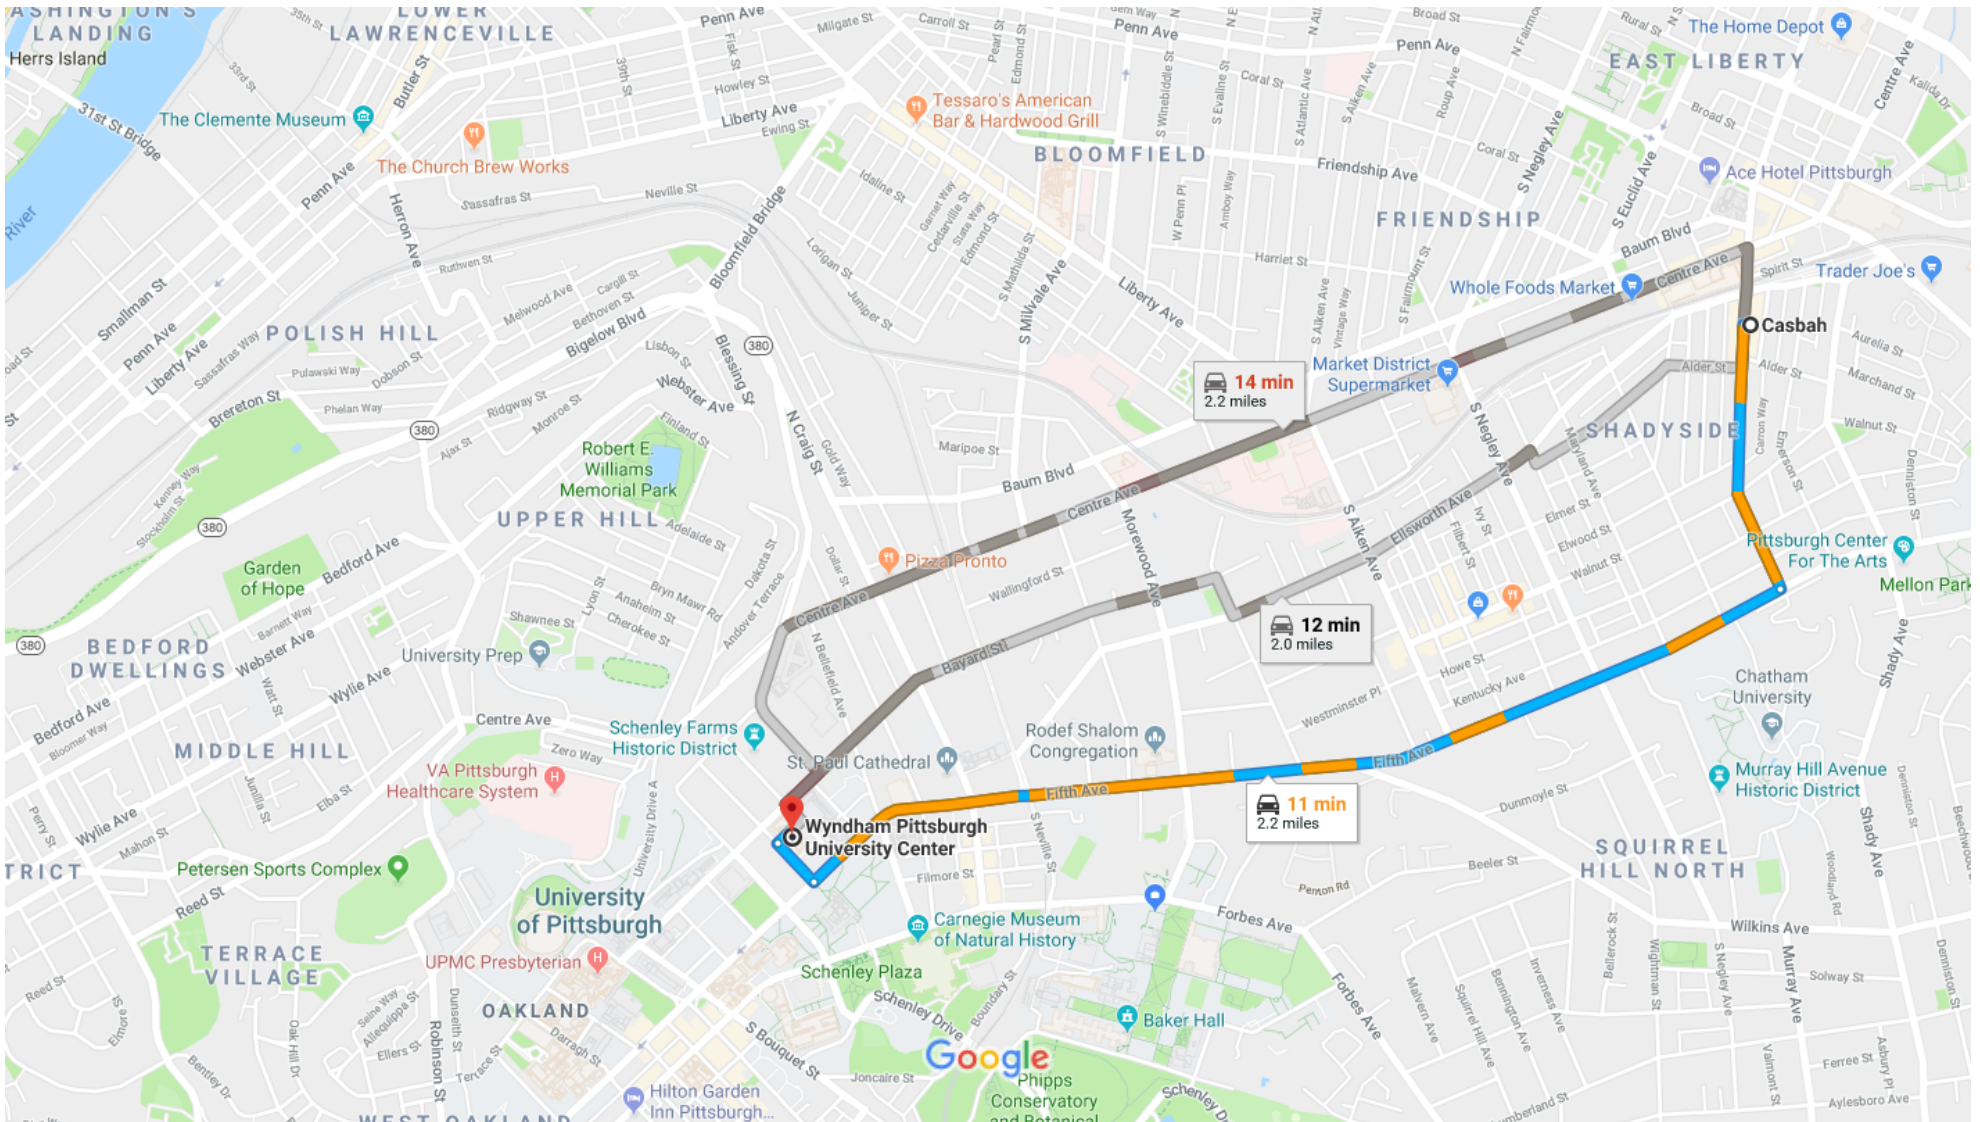

# Casbah to Wyndham Pittsburgh University Center

Drive 2.2 miles, 11 min

Directions to the Wyndham after dinner

Map data ©2018 Google 1000 ft

## Casbah

229 S Highland Ave, Pittsburgh, PA 15206

- ↑ 1. Head south on S Highland Ave toward Alder St 0.4 mi

---

- ↪ 2. Turn right onto Fifth Ave 1.7 mi

---

- ↪ 3. Turn right onto Lytton Ave 453 ft

---

- ↪ 4. Turn right 118 ft
  - i Destination will be on the right

## Wyndham Pittsburgh University Center

100 Lytton Ave, Pittsburgh, PA 15213

These directions are for planning purposes only. You may find that construction projects, traffic, weather, or other events may cause conditions to differ from the map results, and you should plan your route accordingly. You must obey all signs or notices regarding your route.